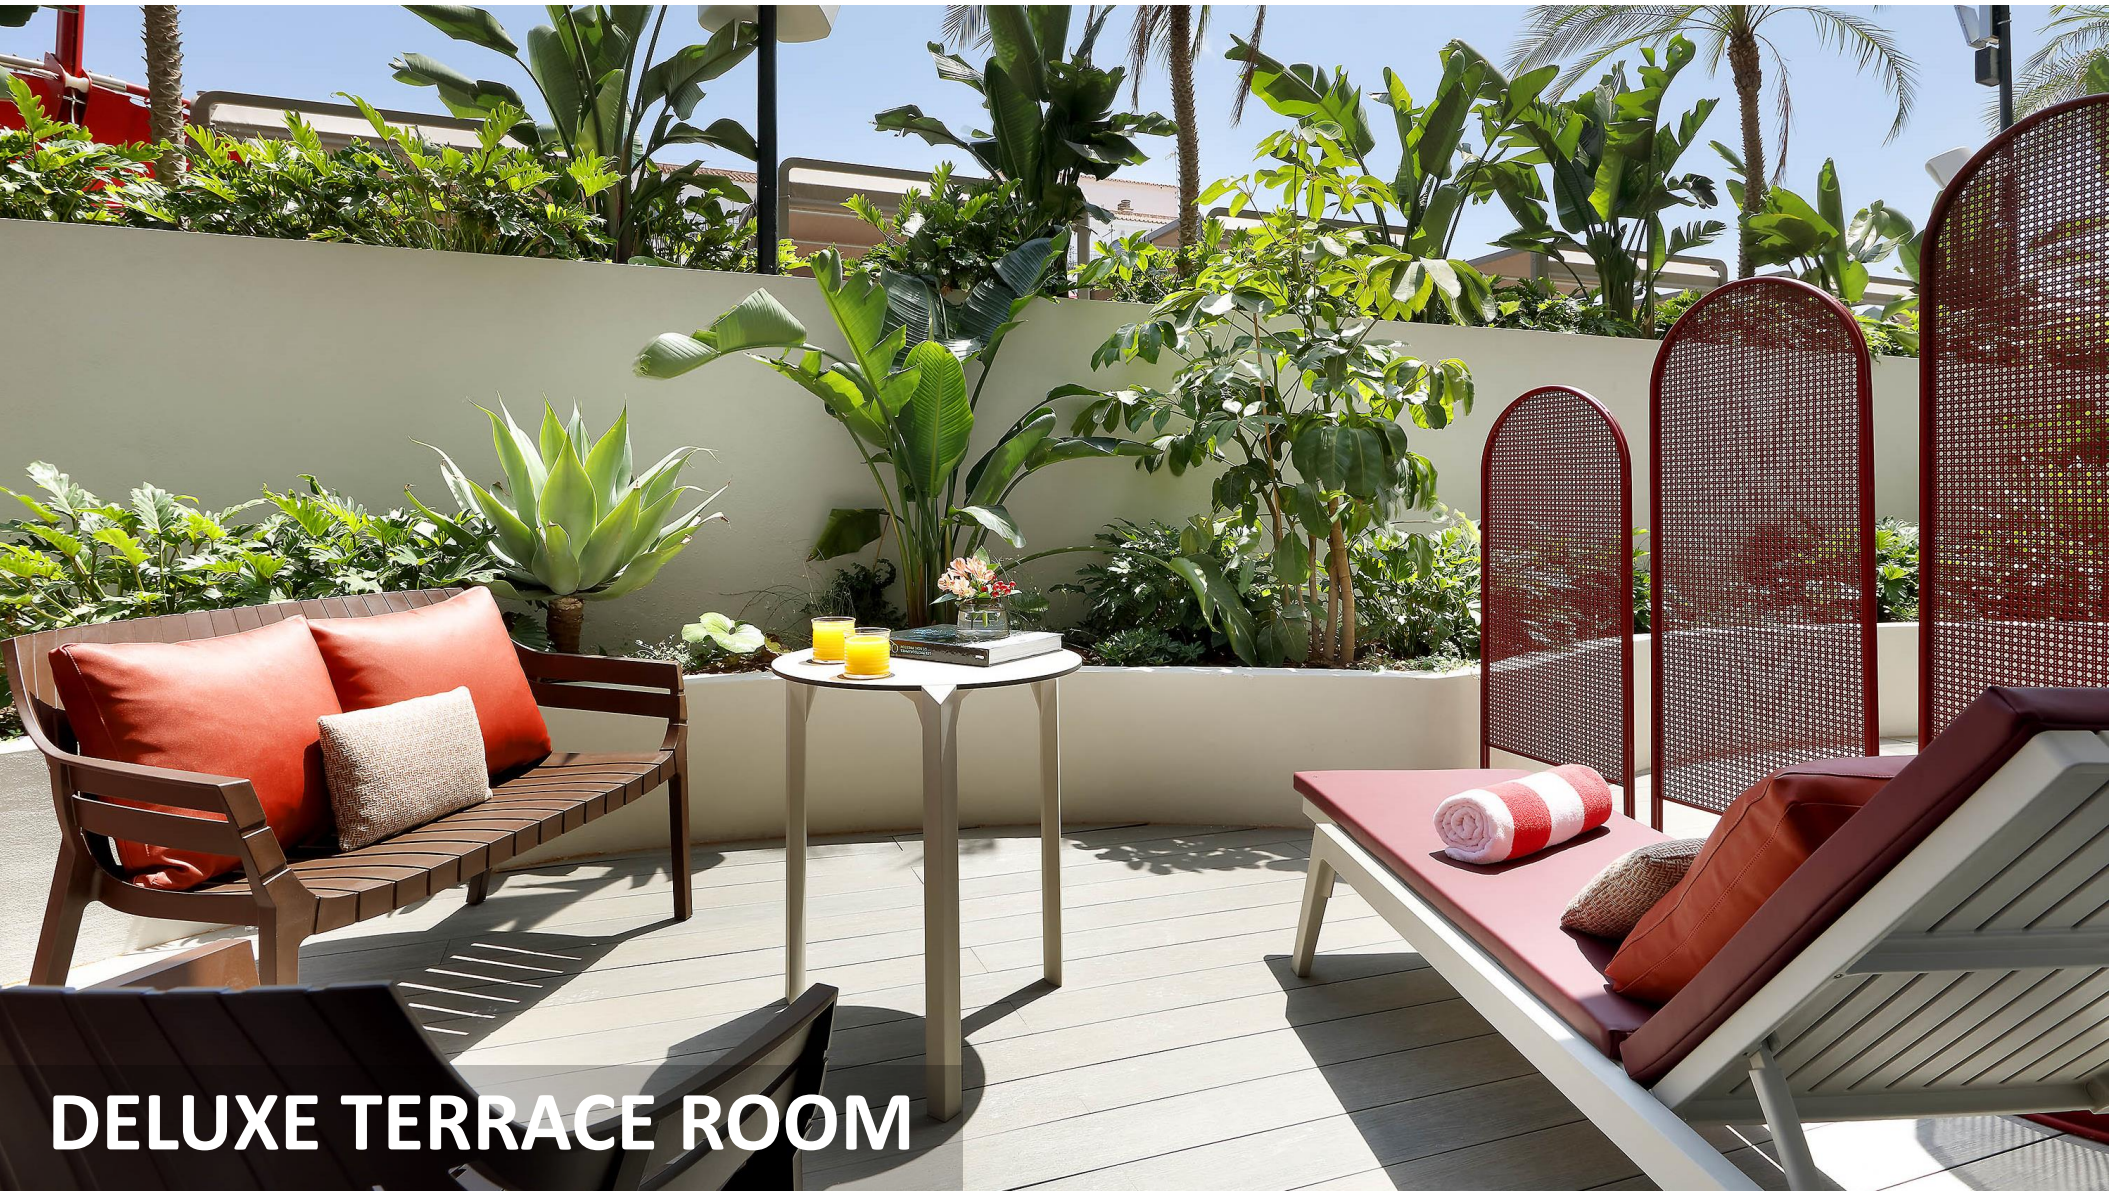

DELUXE TERRACE ROOM

PRIVATE TERRACE

GARDEN VIEW

MARBELLA