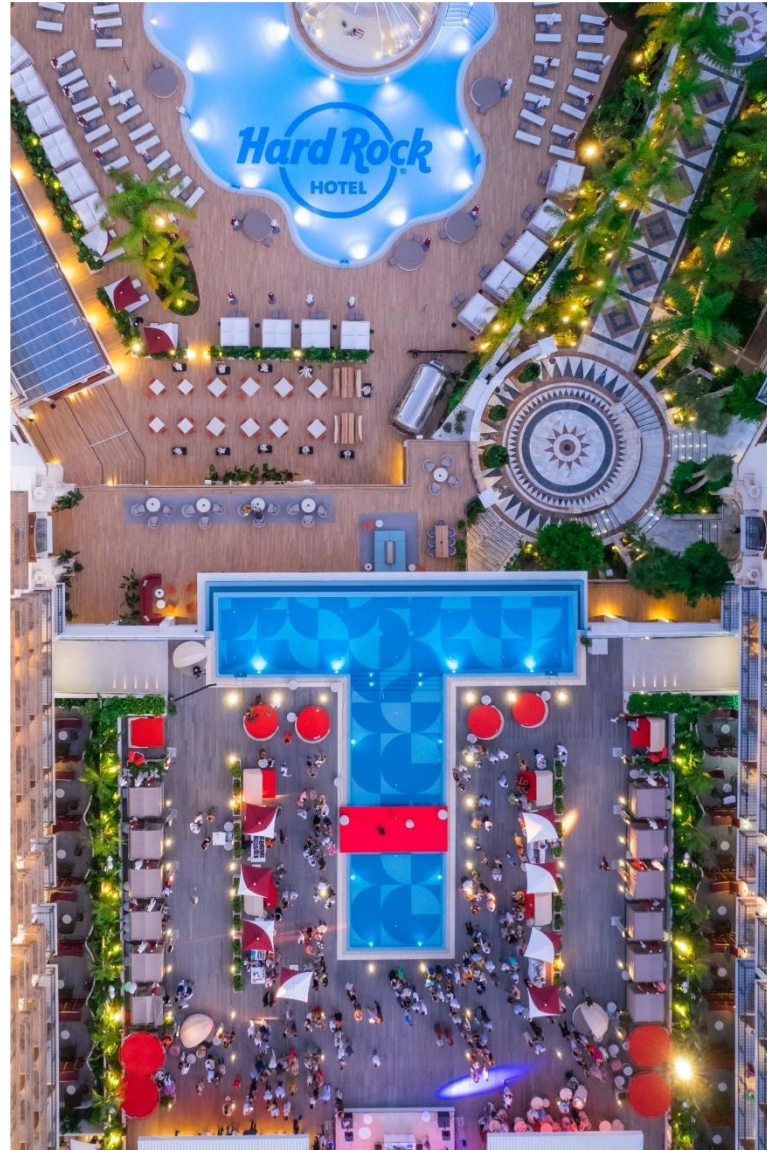

Meetings, Events & Weddings

MEETINGS THAT DELIVER

EVENTS TO REMEMBER

WEDDINGS THAT ROCK